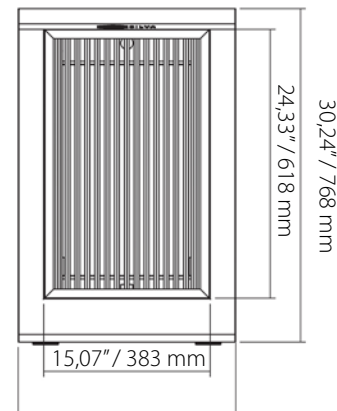

Line 7

Horizontal Grill mod GHPI 2/500

Dimensions:

19,68" (w) x 33,48" (h) x 30,24" (p)

Weight: 108 kg

Thermal Flow: 14,4 kw

Type: A

Category: II_{2H3+}

Voltage: 230 V

Electric Power: 0,6 w

Butane gas

Pressure - 28-30 mbar

Consumption - 1,1 kg/h

Propane gas

Pressure - 37 mbar

Consumption - 1,1 kg/h

Natural gas

Pressure - 20 mbar

Consumption - 1,5 m³/h

Built in available

A - gas inlet 1/2"
B - power cord output