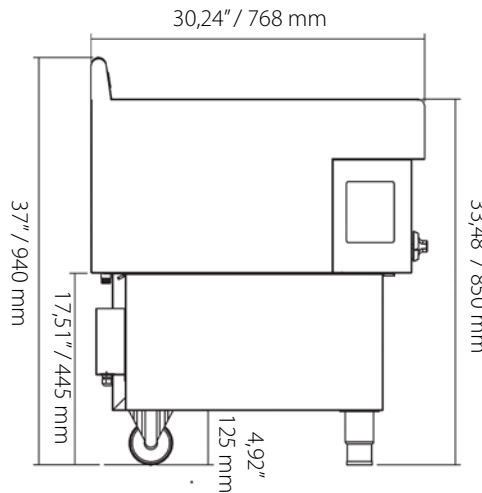

**Line 7**

Horizontal Grill mod GHPI 2/500

**Dimensions:**

19,68" (w) x 33,48" (h) x 30,24" (p)

**Weight:** 108 kg

**Thermal Flow:** 14,4 kw

**Type:** A

**Category:** II<sub>2H3+</sub>

**Natural gas**

Pressure - 20 mbar

Consumption - 1,5 m<sup>3</sup>/h

*Built in available*

A - gas inlet 1/2"  
B - power cord output