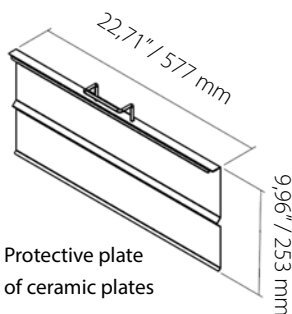

Line 7

Horizontal Grill mod GHPI 2/500

Dimensions:

19,68" (w) x 33,48" (h) x 30,24" (p)

Weight: 108 kg

Thermal Flow: 14,4 kw

Type: A

Category: II_{2H3+}

Voltage: 230 V

Electric Power: 0,6 w

Butane gas

Pressure - 28-30 mbar

Consumption - 1,1 kg/h

Propane gas

Pressure - 37 mbar

Consumption - 1,1 kg/h

Natural gas

Pressure - 20 mbar

Consumption - 1,5 m³/h

Built in available

A - gas inlet 1/2"
B - power cord output