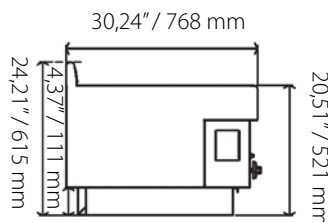

Line 7

Horizontal Grill mod GHPI 2/500

Dimensions:

19,68" (w) x 33,48" (h) x 30,24" (p)

Weight: 108 kg

Thermal Flow: 14,4 kw

Type: A

Category: II_{2H3+}

Voltage: 230 V

Electric Power: 0,6 w

Butane gas

Pressure - 28-30 mbar

Consumption - 1,1 kg/h

Propane gas

Pressure - 37 mbar

Consumption - 1,1 kg/h

Natural gas

Pressure - 20 mbar

Consumption - 1,5 m³/h

Built in available

A - gas inlet 1/2"
B - power cord output