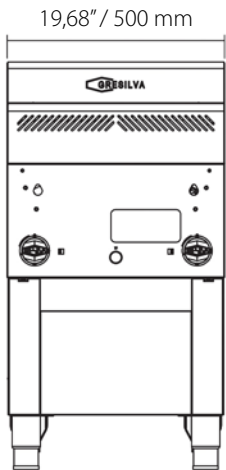

**Line 7**

Horizontal Grill mod GHPI 2/500

**Dimensions:**

19,68" (w) x 33,48" (h) x 30,24" (p)

**Weight:** 108 kg

**Thermal Flow:** 14,4 kw

**Type:** A

**Category:** II<sub>2H3+</sub>

**Voltage:** 230 V

**Electric Power:** 0,6 w

**Butane gas**

Pressure - 28-30 mbar

Consumption - 1,1 kg/h

**Propane gas**

Pressure - 37 mbar

Consumption - 1,1 kg/h

**Natural gas**

Pressure - 20 mbar

Consumption - 1,5 m<sup>3</sup>/h

*Built in available*

A - gas inlet 1/2"  
B - power cord output