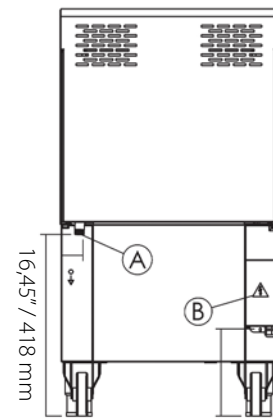

Line 7

Horizontal Grill mod GHPI 2/500

Dimensions:

19,68" (w) x 33,48" (h) x 30,24" (p)

Weight: 108 kg

Thermal Flow: 14,4 kw

Type: A

Category: II_{2H3+}

Voltage: 230 V

Electric Power: 0,6 w

Butane gas

Pressure - 28-30 mbar

Consumption - 1,1 kg/h

Propane gas

Pressure - 37 mbar

Consumption - 1,1 kg/h

Natural gas

Pressure - 20 mbar

Consumption - 1,5 m³/h

Built in available

A - gas inlet 1/2"
B - power cord output